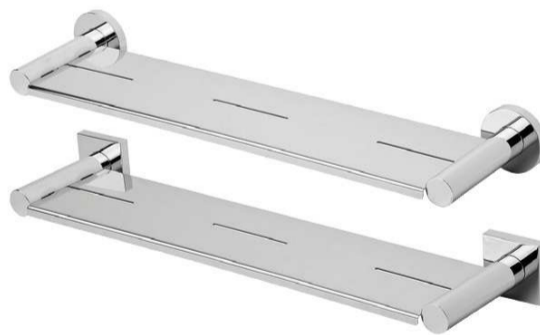

RA898CHR (Round Flange)
RS898CHR (Square Flange)

Radii Double Towel Rail

RA813CHR (Round Flange - 600mm)
RA812CHR (Round Flange - 800mm)
RS813CHR (Square Flange - 600mm)
RS812CHR (Square Flange - 800mm)

Radii Single Towel Rail

RA804CHR (Round Flange - 600mm)
RA803CHR (Round Flange - 800mm)
RS804CHR (Square Flange - 600mm)
RS803CHR (Square Flange - 800mm)

Radii Guest Towel Holder

RA893CHR (Round Flange)
RS893CHR (Square Flange)

Radii Glass Shower Shelf

RA896CHR (Round Flange)
RS896CHR (Square Flange)

Radii Metal Shower Shelf

RA886CHR (Round Flange)
RS886CHR (Square Flange)

Radii Metal Soap Dish

RA895CHR (Round Flange)
RS895CHR (Square Flange)

Radii Robe Hook

RA897CHR (Round Flange)
RS897CHR (Square Flange)

Features:

- Will suit any contemporary bathroom
- High quality chrome finish
- Both round and square flange available

Warranty: 7 year replacement products or parts