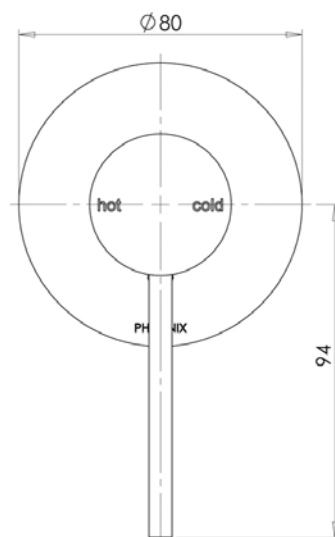

PHOENIX
Just Add Water

Vivid Slim Basin Mixer

VS770CHR

Features:

- Ceramic disc cartridge
- 4.5L/min
- Water saving technology
- Designer slimline lever handles

Water Rating: WELS 6 star

Finish: Chrome Plated, also available in Matte Black

PHOENIX
Just Add Water

Vivid Slim Bath/Shower Mixer

VS780CHR

Features:

- Ceramic disc cartridge
- Designer slimline handle

Finish: Chrome Plated, also available in Matte Black

NOTE: Images, specifications and dimensions correct at time of publishing. It is advised that these details be confirmed prior to construction as no liability will be taken by Harvey Norman Commercial for any changes in specifications.