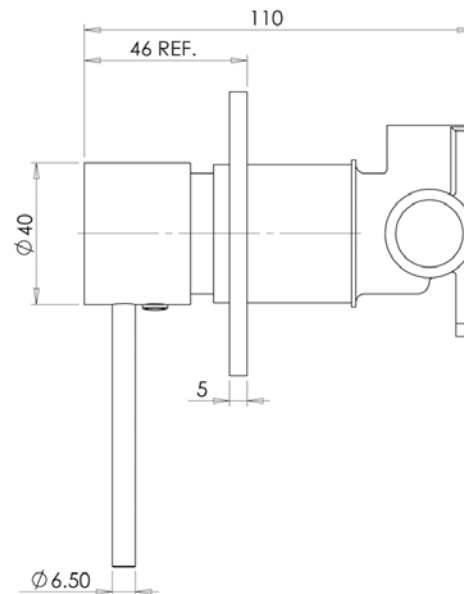

PHOENIX
Just Add Water

Vivid Slim Bath/Shower Mixer

VS780CHR

Features:

- Ceramic disc cartridge
- Designer slimline handle

Finish: Chrome Plated, also available in Matte Black

NOTE: Images, specifications and dimensions correct at time of publishing. It is advised that these details be confirmed prior to construction as no liability will be taken by Harvey Norman Commercial for any changes in specifications.