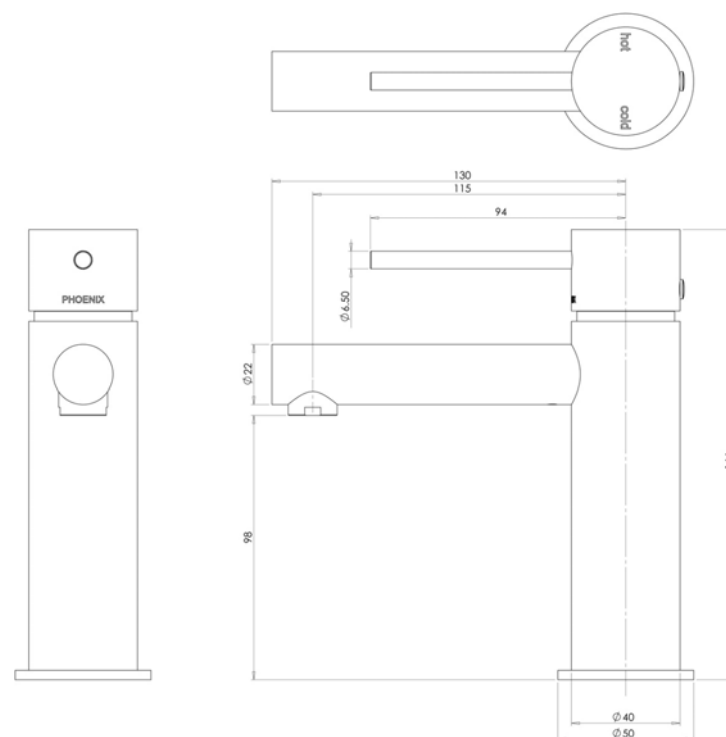

METHVEN

Minimalist Gooseneck Sink Mixer with Pull Out Spray

012329

Features:

- 7.5L/min
- 40mm ceramic disc cartridge can be adjusted to reduce water temperature and flow control settings, saving energy
- Adjustable temperature and flow control settings to prevent scalding and splashing
- Fully flexible and retractable stainless steel pull-out hose for longevity
- Pin lever handle
- Fast-Fit installation method
- Spout fitted with aerator

PHOENIX
Just Add Water

Vivid Slim Basin Mixer

VS770CHR

Features:

- Ceramic disc cartridge
- 4.5L/min
- Water saving technology
- Designer slimline lever handles

Water Rating: WELS 6 star

Finish: Chrome Plated, also available in Matte Black

PHOENIX
Just Add Water

Vivid Slim Bath/Shower Mixer

VS780CHR

Features:

- Ceramic disc cartridge
- Designer slimline handle

Finish: Chrome Plated, also available in Matte Black

NOTE: Images, specifications and dimensions correct at time of publishing. It is advised that these details be confirmed prior to construction as no liability will be taken by Harvey Norman Commercial for any changes in specifications.