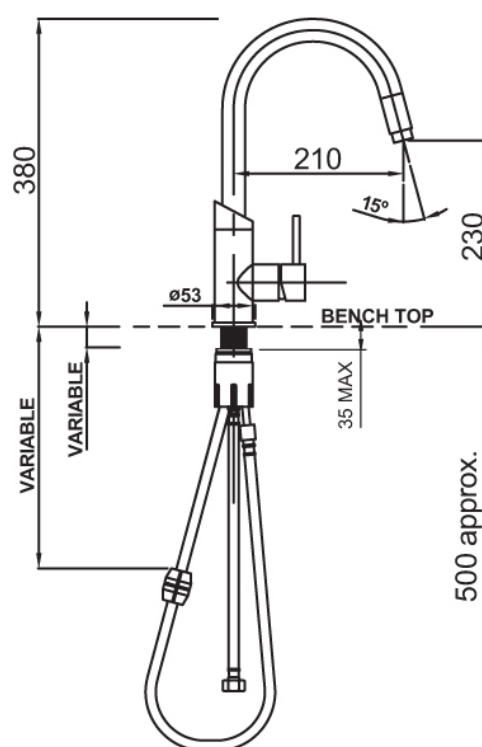

METHVEN

Minimalist Gooseneck Sink Mixer with Pull Out Spray

012329

Features:

- 7.5L/min
- 40mm ceramic disc cartridge can be adjusted to reduce water temperature and flow control settings, saving energy
- Adjustable temperature and flow control settings to prevent scalding and splashing
- Fully flexible and retractable stainless steel pull-out hose for longevity
- Pin lever handle
- Fast-Fit installation method
- Spout fitted with aerator

Water Rating: WELS 4 star

Warranty: 15 year parts & labour

Finish: Chrome Plated

NOTE: Images, specifications and dimensions correct at time of publishing. It is advised that these details be confirmed prior to construction as no liability will be taken by Harvey Norman Commercial for any changes in specifications.

PHOENIX
Just Add Water

Vivid Slim Basin Mixer

VS770CHR

Features:

- Ceramic disc cartridge
- 4.5L/min
- Water saving technology
- Designer slimline lever handles

Water Rating: WELS 6 star

Finish: Chrome Plated, also available in Matte Black

PHOENIX
Just Add Water

Vivid Slim Bath/Shower Mixer

VS780CHR

Features:

- Ceramic disc cartridge
- Designer slimline handle

Finish: Chrome Plated, also available in Matte Black

NOTE: Images, specifications and dimensions correct at time of publishing. It is advised that these details be confirmed prior to construction as no liability will be taken by Harvey Norman Commercial for any changes in specifications.