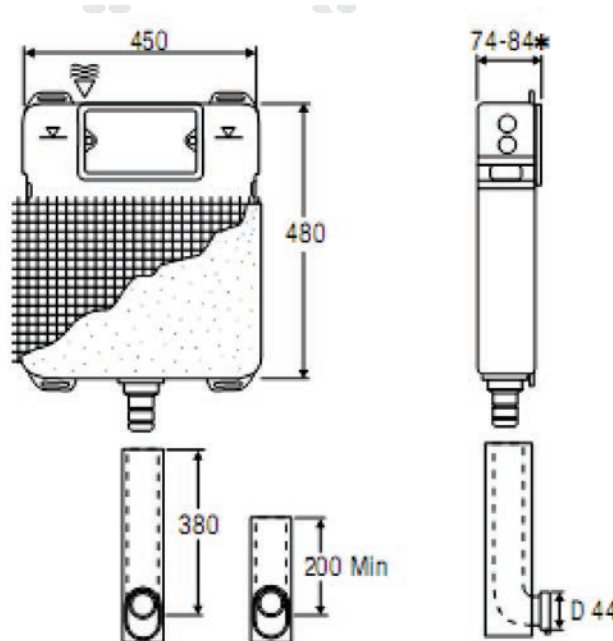

Features:

- 4.5/3L
- Made in Italy
- Soft touch pneumatic
- Suits floor mounted pans
- Front flush, remove flush

Finish: White

Dimensions: W450 x D74-84 x H480mm

Harvey Norman
COMMERCIAL DIVISION

Harvey Norman
COMMERCIAL DIVISION