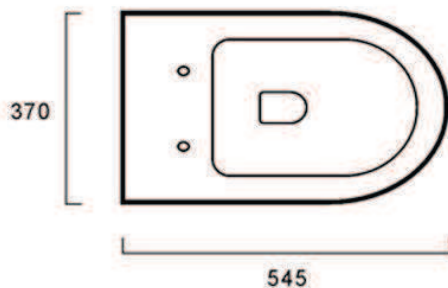

www.harveynormancommercial.com.au

FOR MORE INFORMATION CONTACT YOUR
HARVEY NORMAN COMMERCIAL SALES REPRESENTATIVE

Harvey Norman
COMMERCIAL DIVISION

Vivo Wall Faced Pan

Slim Toilet Seat

VV200

Features:

- 4.5/3L
- Soft close seat
- S-bend for s-trap installations
- Boxed rim
- Back inlet

Finish: White

Dimensions: W370 x D545 x H410mm

Harvey Norman
COMMERCIAL DIVISION

Harvey Norman
COMMERCIAL DIVISION

CT 2155B
Back To Wall WC
Size:545x370x410mm
P-trap:185mm Roughing-in

NOTE: Images, specifications and dimensions correct at time of publishing. It is advised that these details be confirmed prior to construction as no liability will be taken by Harvey Norman Commercial for any changes in specifications.

Features:

- Made in Italy
- Serves as access to cistern
- Soft-touch pneumatic activation
- Suitable for inwall (T3) or low level (Evolut) cisterns

Finish: Polished Chrome

Dimensions: W215 x D15 x H145mm