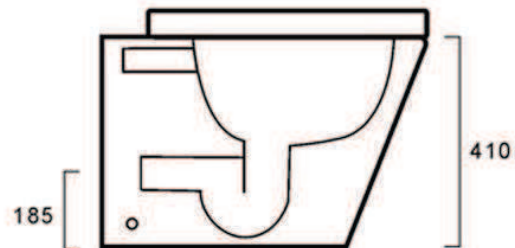

www.harveynormancommercial.com.au

FOR MORE INFORMATION CONTACT YOUR
HARVEY NORMAN COMMERCIAL SALES REPRESENTATIVE

Harvey Norman
COMMERCIAL DIVISION

Vivo Wall Faced Pan

Slim Toilet Seat

VV200

Features:

- 4.5/3L
- Soft close seat
- S-bend for s-trap installations
- Boxed rim
- Back inlet

Finish: White

Dimensions: W370 x D545 x H410mm

Harvey Norman
COMMERCIAL DIVISION

Harvey Norman
COMMERCIAL DIVISION

CT 2155B
Back To Wall WC
Size:545x370x410mm
P-trap:185mm Roughing-in

NOTE: Images, specifications and dimensions correct at time of publishing. It is advised that these details be confirmed prior to construction as no liability will be taken by Harvey Norman Commercial for any changes in specifications.

Features:

- Made in Italy
- Serves as access to cistern
- Soft-touch pneumatic activation
- Suitable for inwall (T3) or low level (Evolut) cisterns

Finish: Polished Chrome

Dimensions: W215 x D15 x H145mm